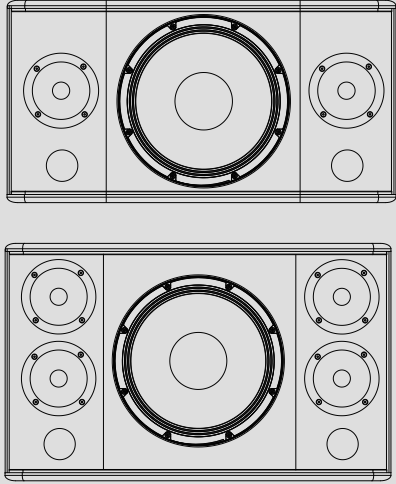

KA SERIES

THREE WAY FULLRANGE LOUDSPEAKER

KA系列是一款3路紧凑型卡拉OK音箱，设计源自于台湾最美声音模拟。KA系列高、低音均采用马来西亚进口纸盆定制喇叭单元，电容采用国内定制电解高端系列产品。该系列产品音色还原度自然、平稳清晰，低频包围感强。KA系列外观舒适大方，有着优雅的箱体设计及人性化的吊装方式，适用于家庭、别墅、高档的私人会所等。

KA series is the latest launch of the 3-way compact karaoke loudspeaker. The designed is from the Taiwan and using the paper corn imported from Malaysia for treble and woofer. The capacitor is using China customized electrolytic series. KA series sound natural, smooth and clear, and with LF surrounded by a strong feeling. KA series with elegant cabinet design, humanized installation way and natural angle, which looks comfortable and easy. Idea for home theater, villas, and private clubs etc.

- 多用途全频扬声器系统 (Multi-functional & full-range loudspeaker system)
- 分频器双重保护电路设计 (Dual protection circuit design for crossover)
- 10"/12"极低失真低音单元 (10" & 12" ultra-low distortion of bass unit)
- 全频或双通道功放驱动 (Full-frequency or dual channel amplifier driver)
- 箱体为平衡前导向设计 (Design of balance front-oriented on the enclosure)
- 90° 锥面,独特的3"纸盆高音 (90° cone, treble with unique 3" paper corn)
- 适用于家庭、别墅、高档的私人会所等(Idea for home theater, villas, and private clubs etc.)